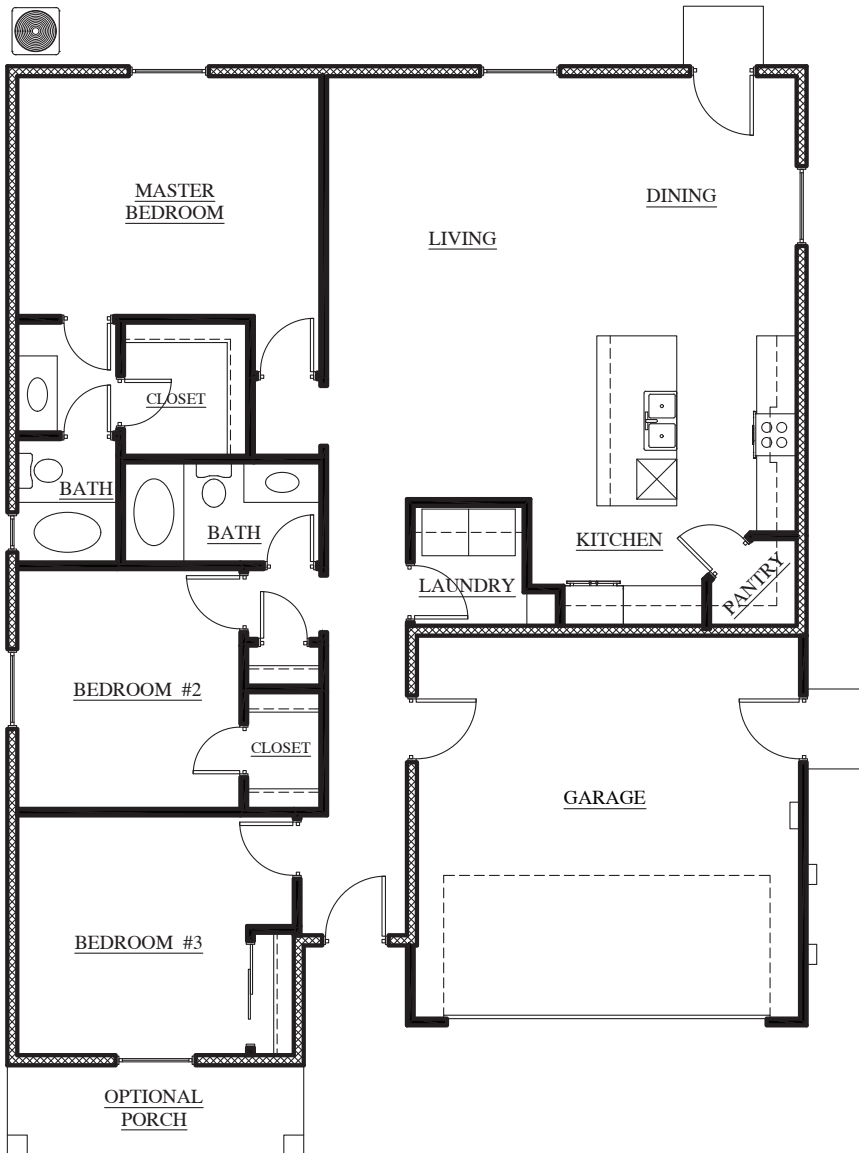

SPRUCE

Elevation A

Elevation B

Elevation C

Elevation D

DRE#01856320

TC James Homes reserves the right to change prices, financing, plans, specification, features, square footage, product availability and other terms without prior notice. Any such changes may not be reflected in the models as built. Floorplans and elevations are an artist's rendering, are not to scale, and are not intended to be an actual depiction of the home, fencing, walls, driveways or landscaping. This plan has a copyright © by TC James Homes and may not be reproduced without written consent.